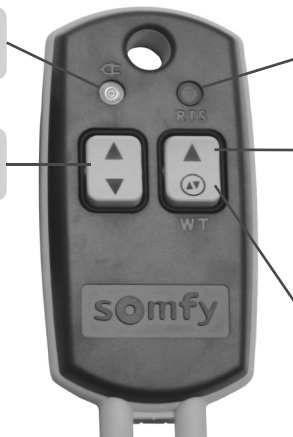

Please follow the manual of the respective motor!

Only 1 motor should be connected to the setting cable at one time  
(exception: electronic WT motors).

## 2 Control and display elements

Shines yellow, if setting cable is connected to power supply.

Push button for UP and DOWN drive of the motor; no function for RTS/io.

Shines red, if RTS/io motor is connected to power supply, push button ▲ ① activated.

① Push button for RTS/io motors only; connects RTS/io motor with power supply (▲ terminal).

② Push button for electronic motors (WT) only. Access and exit of programming mode. Both running directions are provided with power supply. Please follow the manual of the WT motor. Push button with no function on radio motors (RTS/io).