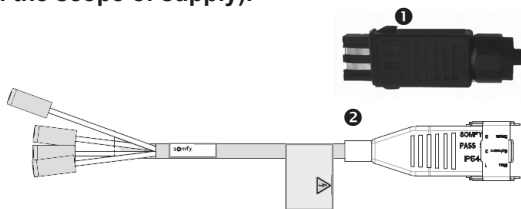

### 3 Connecting a motor

Connecting the motor directly ❶ or by the adapter cable  
Art. No. 9 015 951❷ (contained in the scope of supply).

Ⓛ Earth wire green/yellow

N Neutral wire blue

▲ UP-movement black

▼ DOWN-movement brown  
**When connecting a radio  
motor (RTS/io), this termi-  
nal remains blank!!**

**Don't use the setting cable for permanent operation of the motor. It has to be removed after completion of adjustment!**